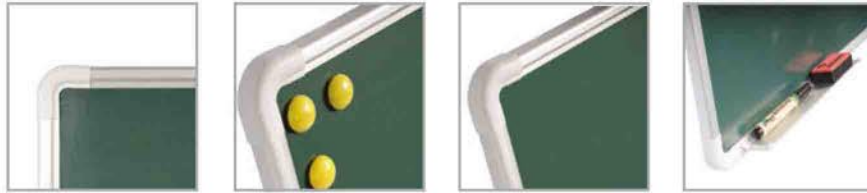

## • Deluxe wooden frame whiteboard (magnetic)

- Smooth and durable magnetic surface
- Solid wood frame
- Lightweight and easily mounted
- Can be mounted vertically or horizontally

## • Deluxe wooden frame whiteboard (non-magnetic)

- Smooth and durable non-magnetic surface
- Solid wood frame
- Lightweight and easily mounted
- Can mounted vertically or horizontally

Boards Size (H X W)	Magnetic	Non-Magnetic
300mm x 600mm (1' x 2')	WBM 1012 DW	WBNM 1012 DW
450mm x 600mm (1.5' x 2')	WBM 1102 DW	WBNM 1102 DW
600mm x 600mm (2' x 2')	WBM 1202 DW	WBNM 1202 DW
600mm x 900mm (2' x 3')	WBM 1203 DW	WBNM 1203 DW
600mm x 1200mm (2' x 4')	WBM 1204 DW	WBNM 1204 DW
900mm x 900mm (3' x 3')	WBM 1303 DW	WBNM 1303 DW
900mm x 1200mm (3' x 4')	WBM 1304 DW	WBNM 1304 DW
900mm x 1500mm (3' x 5')	WBM 1305 DW	WBNM 1305 DW
900mm x 1800mm (3' x 6')	WBM 1306 DW	WBNM 1306 DW
1200mm x 1200mm (4' x 4')	WBM 1404 DW	WBNM 1404 DW
1200mm x 1500mm (4' x 5')	WBM 1405 DW	WBNM 1405 DW
1200mm x 1800mm (4' x 6')	WBM 1406 DW	WBNM 1406 DW
1200mm x 2400mm (4' x 8')	WBM 1408 DW	WBNM 1408 DW
1200mm x 3000mm (4' x 10')	WBM 1410 DW	WBNM 1410 DW
1200mm x 3600mm (4' x 12')	WBM 1412 DW	WBNM 1412 DW

### • Aluminium frame greenboard (magnetic)

- Magnetic green coated steel
- Aluminium frame with safety PVC corners
- Adjustable aluminium marker pen tray
- Can be mounted vertically or horizontally
- Excellent readability