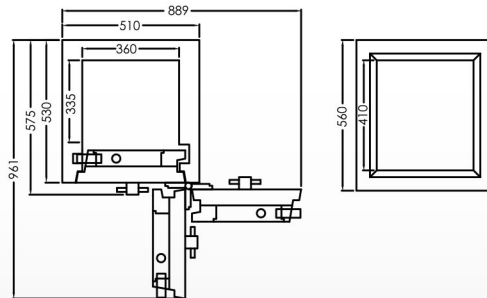

ES 220

External

H560 x W510 x D530 (mm)

Internal

H410 x W360 x D335 (mm)

Weight

230 kg

Lock

Combination Lock + Cawi Key Lock 8 Lever
Fully Import Germany Vds Certified, Key
Length Bit To Bit 120mm

Features

1 adjustable shelf