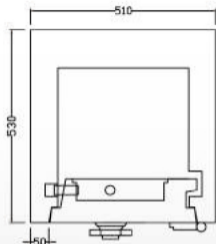

EST 220

External

H720 x W510 x D530 (mm)

Internal

H410 x W360 x D335 (mm)

Weight

230 kg

Lock

Combination Lock + Cawi Key Lock 8 Level
Fully Import Germany Vds Certified, Key
Length Bit To Bit 120mm

Features

1 adjustable shelf