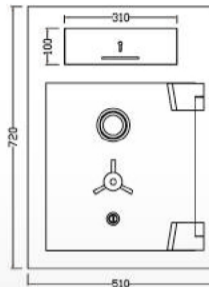

EST 220

External

H720 x W510 x D530 (mm)

Internal

H410 x W360 x D335 (mm)

Weight

230 kg

Lock

Combination Lock + Cawi Key Lock 8 Level
Fully Import Germany Vds Certified, Key
Length Bit To Bit 120mm

Features

1 adjustable shelf