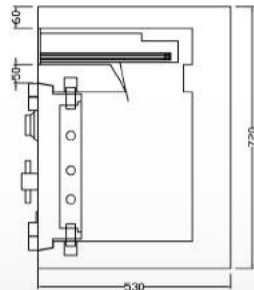

EST 220

External

H720 x W510 x D530 (mm)

Internal

H410 x W360 x D335 (mm)

Weight

230 kg

Lock

Combination Lock + Cawi Key Lock 8 Level
Fully Import Germany Vds Certified, Key
Length Bit To Bit 120mm

Features

1 adjustable shelf