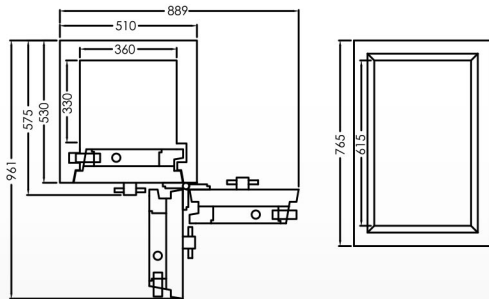

External

H790 x W510 x D530 (mm)

Internal

H615 x W360 x D330 (mm)

Weight

320 kg

Lock

Combination Lock + Cawi Key Lock 8 Lever
Fully Import Germany Vds Certified, Key
Length Bit To Bit 120mm

Features

1 adjustable shelf, 1 lockable drawer

ES 300