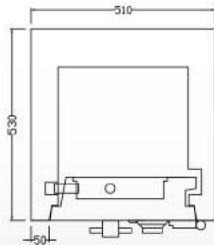

EUROSAFE NIGHT DEPOSIT SAFE'S SPECIFICATIONS

EST 160

External

H580 x W510 x D530 (mm)

Internal

H270 x W360 x D350 (mm)

Weight

190 kg

Lock

Combination Lock + Cylinder Key Lock

Features

1 adjustable shelf