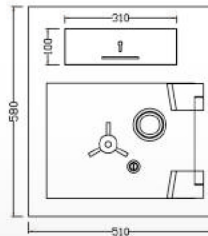

EUROSAFE NIGHT DEPOSIT SAFE'S SPECIFICATIONS

EST 160

External

H580 x W510 x D530 (mm)

Internal

H270 x W360 x D350 (mm)

Weight

190 kg

Lock

Combination Lock + Cylinder Key Lock

Features

1 adjustable shelf