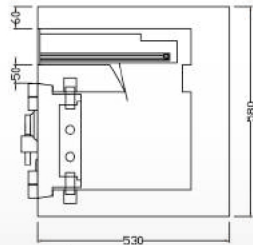

EUROSAFE NIGHT DEPOSIT SAFE'S SPECIFICATIONS

EST 160

External

H580 x W510 x D530 (mm)

Internal

H270 x W360 x D350 (mm)

Weight

190 kg

Lock

Combination Lock + Cylinder Key Lock

Features

1 adjustable shelf