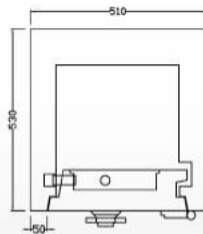

EST 250

External

H800 x W510 x D530 (mm)

Internal

H490 x W360 x D330 (mm)

Weight

290 kg

Lock

Combination Lock + Cawi Key Lock 8 Level
Fully Import Germany Vds Certified, Key
Length Bit To Bit 120mm

Features

1 adjustable shelf, 1 lockable drawer