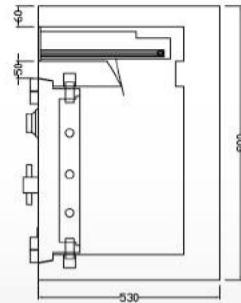

EST 250

External

H800 x W510 x D530 (mm)

Internal

H490 x W360 x D330 (mm)

Weight

290 kg

Lock

Combination Lock + Cawi Key Lock 8 Level
Fully Import Germany Vds Certified, Key
Length Bit To Bit 120mm

Features

1 adjustable shelf, 1 lockable drawer