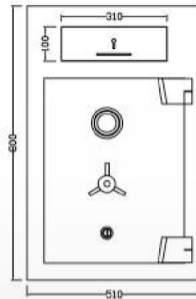

EST 250

External

H800 x W510 x D530 (mm)

Internal

H490 x W360 x D330 (mm)

Weight

290 kg

Lock

Combination Lock + Cawi Key Lock 8 Level
Fully Import Germany Vds Certified, Key
Length Bit To Bit 120mm

Features

1 adjustable shelf, 1 lockable drawer